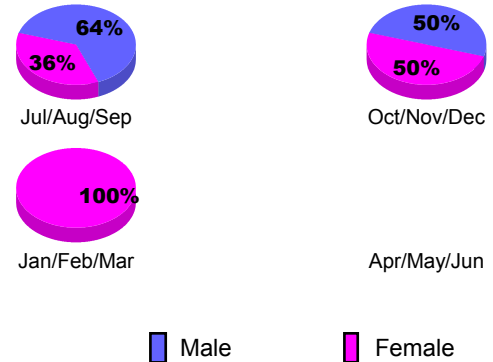

GMT: **DANA BIGGS**

Location: **WASHINGTON**

GMT CA: **1**

CLUBS

Month	New Club Goal	Actual New Clubs	Actual Dropped Clubs	Gain/Loss of Clubs
2012-2013				
Jul/Aug/Sep	0	1	0	1
Oct/Nov/Dec	0	0	0	0
Jan/Feb/Mar	0	0	0	0
Apr/May/June	1	0	0	0
Totals	1	1	0	1

Club Results 2012-2013

Goal, New, Dropped, Gain/Loss

YTD Status Quo Clubs 2012-2013

Status Quo Clubs Compared to Status Quo Members

Club Gain/Loss 2012-2013

MEMBERSHIP

Month	Net Memb Goal	Actual New Memb	Actual Dropped Memb	Gain/Loss of Memb
2012-2013				
Jul/Aug/Sep	10	47	67	-20
Oct/Nov/Dec	10	24	19	5
Jan/Feb/Mar	10	27	35	-8
Apr/May/June	30	39	52	-13
Totals	60	137	173	-36

Membership Results 2012-2013

Goal, New, Dropped, Gain/Loss

Gender Comparison 2012-2013

Membership Gain/Loss 2012-2013