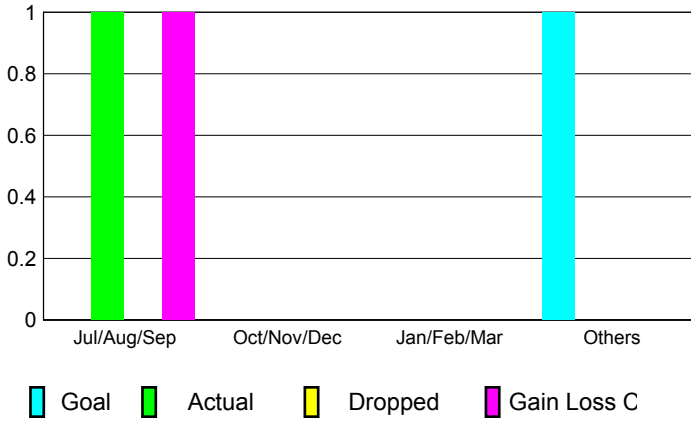

GMT: **DANA BIGGS**

Location: **WASHINGTON**

GMT CA: **1**

CLUBS

Month	New Club Goal	Actual New Clubs	Actual Dropped Clubs	Gain/Loss of Clubs
2012-2013				
Jul/Aug/Sep	0	1	0	1
Oct/Nov/Dec	0	0	0	0
Jan/Feb/Mar	0	0	0	0
Apr/May/June	1	0	0	0
Totals	1	1	0	1

Club Results 2012-2013

Goal, New, Dropped, Gain/Loss

YTD Status Quo Clubs 2012-2013

Status Quo Clubs Compared to Status Quo Members

Club Gain/Loss 2012-2013

MEMBERSHIP

Month	Net Memb Goal	Actual New Memb	Actual Dropped Memb	Gain/Loss of Memb
2012-2013				
Jul/Aug/Sep	10	47	67	-20
Oct/Nov/Dec	10	24	19	5
Jan/Feb/Mar	10	27	35	-8
Apr/May/June	30	39	52	-13
Totals	60	137	173	-36