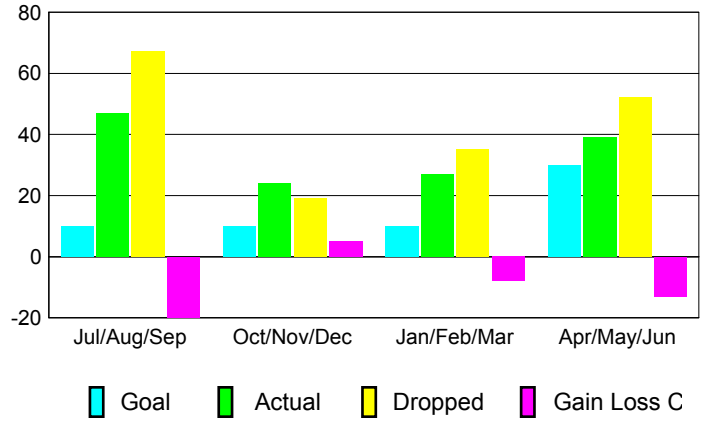

GMT: **DANA BIGGS**

Location: **WASHINGTON**

GMT CA: **1**

CLUBS

Month	New Club Goal	Actual New Clubs	Actual Dropped Clubs	Gain/Loss of Clubs
2012-2013				
Jul/Aug/Sep	0	1	0	1
Oct/Nov/Dec	0	0	0	0
Jan/Feb/Mar	0	0	0	0
Apr/May/June	1	0	0	0
Totals	1	1	0	1

Club Results 2012-2013

Goal, New, Dropped, Gain/Loss

YTD Status Quo Clubs 2012-2013

Status Quo Clubs Compared to Status Quo Members

Club Gain/Loss 2012-2013

MEMBERSHIP

Month	Net Memb Goal	Actual New Memb	Actual Dropped Memb	Gain/Loss of Memb
2012-2013				
Jul/Aug/Sep	10	47	67	-20
Oct/Nov/Dec	10	24	19	5
Jan/Feb/Mar	10	27	35	-8
Apr/May/June	30	39	52	-13
Totals	60	137	173	-36

Membership Results 2012-2013

Goal, New, Dropped, Gain/Loss

Gender Comparison 2012-2013

Membership Gain/Loss 2012-2013